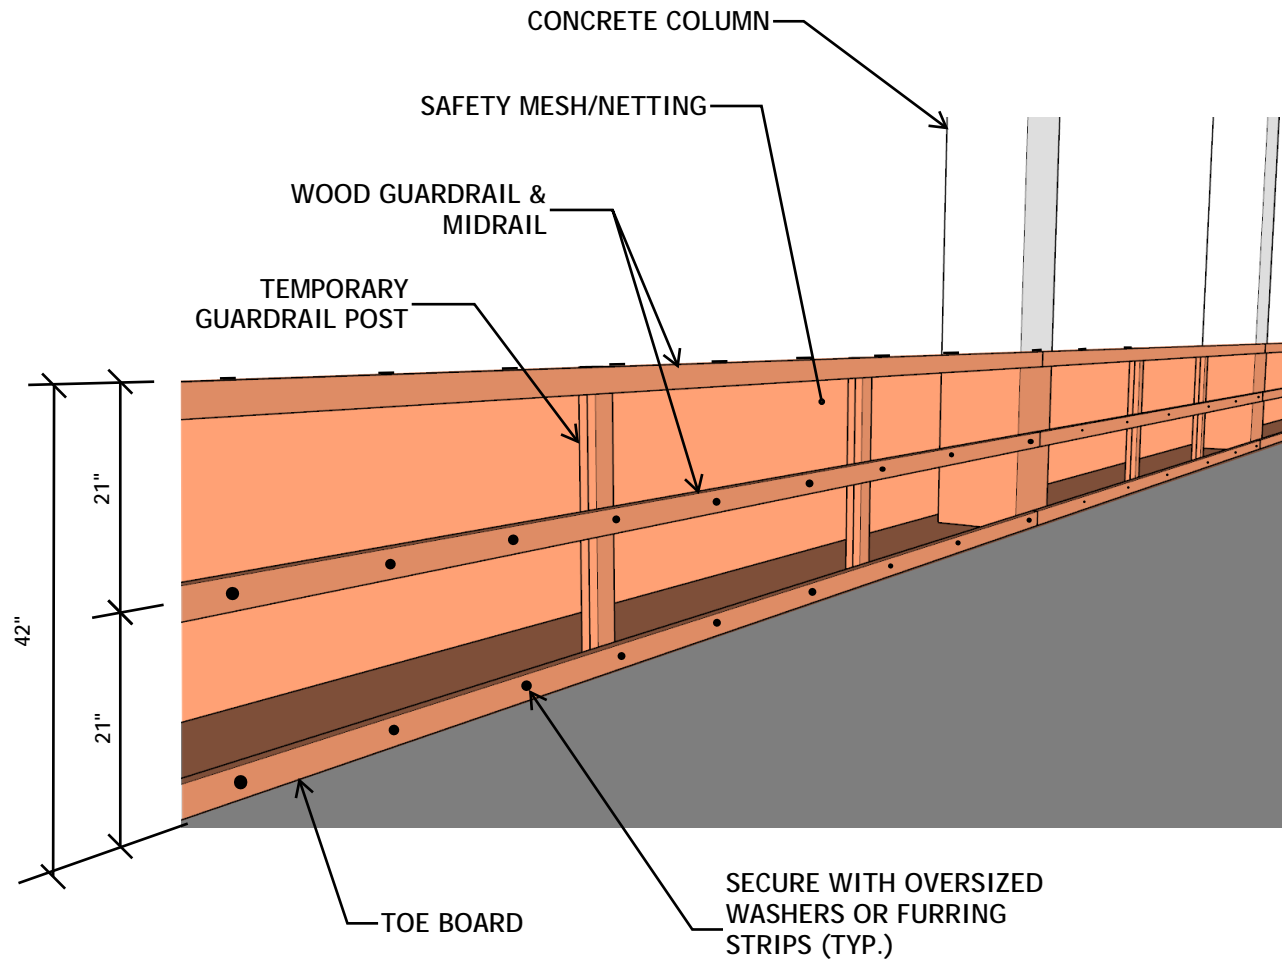

**TYPICAL INSTALLATION @
2-LINE CABLE GUARDRAIL**

THE WHITING-TURNER CONTRACTING COMPANY
5501 BELLE GROVE ROAD, BALTIMORE, MD 21225
(410) 355-3855

PROJECT
DESCRIPTION **PERIMETER GUARDRAIL NETTING - TYPICAL DETAILS 2**
JOB NUMBER

SKETCH NO. **2**
DATE **5/17/17**
DRAWN BY **TRW**

**TYPICAL INSTALLATION @
2-LINE WOOD RAIL**