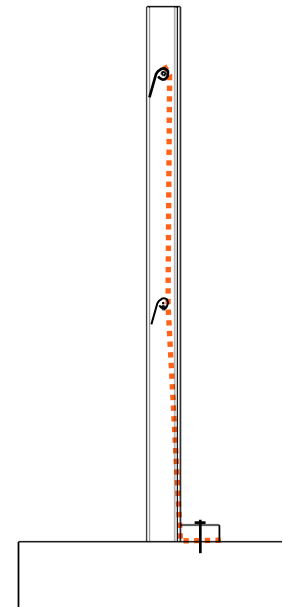

THE WHITING-TURNER CONTRACTING COMPANY
5501 BELLE GROVE ROAD, BALTIMORE, MD 21225
(410) 355-3855

PROJECT
DESCRIPTION **PERIMETER GUARDRAIL NETTING - TYPICAL DETAILS 1**
JOB NUMBER

SKETCH NO. **1**
DATE **5/17/17**
DRAWN BY **TRW**

**TYPICAL INSTALLATION @
2-LINE CABLE GUARDRAIL**

THE WHITING-TURNER CONTRACTING COMPANY
5501 BELLE GROVE ROAD, BALTIMORE, MD 21225
(410) 355-3855

PROJECT
DESCRIPTION **PERIMETER GUARDRAIL NETTING - TYPICAL DETAILS 2**
JOB NUMBER

SKETCH NO. **2**
DATE **5/17/17**
DRAWN BY **TRW**

**TYPICAL INSTALLATION @
2-LINE WOOD RAIL**