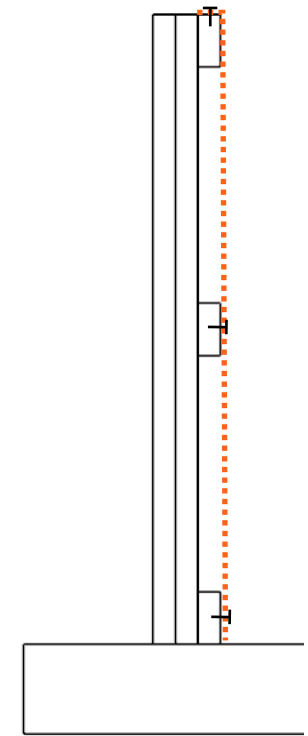

THE WHITING-TURNER CONTRACTING COMPANY
5501 BELLE GROVE ROAD, BALTIMORE, MD 21225
(410) 355-3855

PROJECT
DESCRIPTION **PERIMETER GUARDRAIL NETTING - TYPICAL DETAILS 1**
JOB NUMBER

SKETCH NO. **1**
DATE **5/17/17**
DRAWN BY **TRW**

**TYPICAL INSTALLATION @
2-LINE CABLE GUARDRAIL**

THE WHITING-TURNER CONTRACTING COMPANY
5501 BELLE GROVE ROAD, BALTIMORE, MD 21225
(410) 355-3855

PROJECT
DESCRIPTION **PERIMETER GUARDRAIL NETTING - TYPICAL DETAILS 2**
JOB NUMBER

SKETCH NO. **2**
DATE **5/17/17**
DRAWN BY **TRW**

**TYPICAL INSTALLATION @
2-LINE WOOD RAIL**