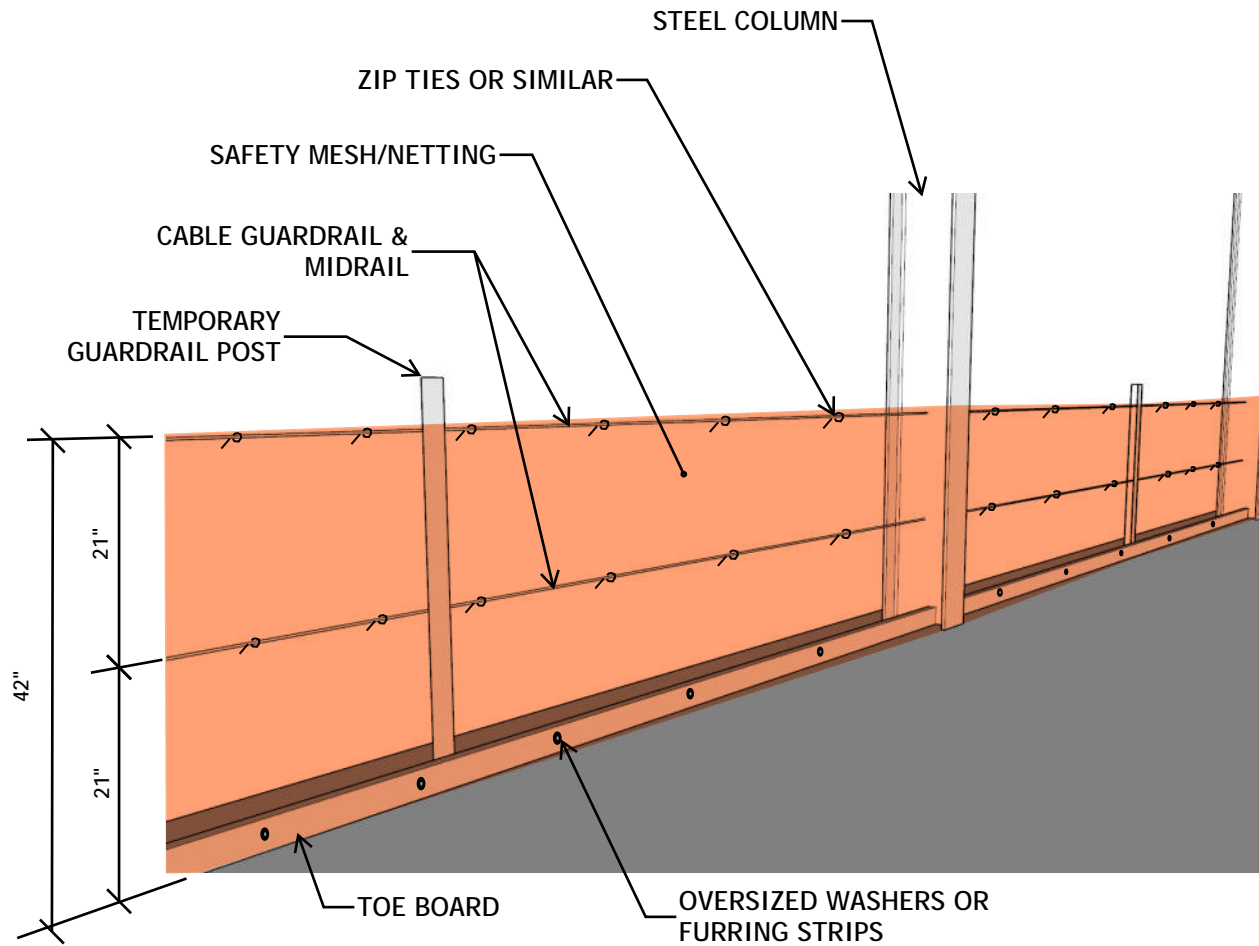

THE WHITING-TURNER CONTRACTING COMPANY
5501 BELLE GROVE ROAD, BALTIMORE, MD 21225
(410) 355-3855

PROJECT
DESCRIPTION **PERIMETER GUARDRAIL NETTING - TYPICAL DETAILS 1**
JOB NUMBER

SKETCH NO. **1**
DATE **5/17/17**
DRAWN BY **TRW**

**TYPICAL INSTALLATION @
2-LINE CABLE GUARDRAIL**

THE WHITING-TURNER CONTRACTING COMPANY
5501 BELLE GROVE ROAD, BALTIMORE, MD 21225
(410) 355-3855

PROJECT
DESCRIPTION **PERIMETER GUARDRAIL NETTING - TYPICAL DETAILS 2**
JOB NUMBER

SKETCH NO. **2**
DATE **5/17/17**
DRAWN BY **TRW**

**TYPICAL INSTALLATION @
2-LINE WOOD RAIL**