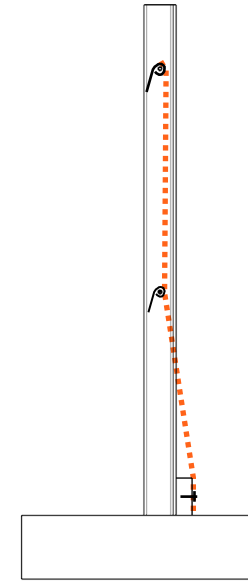

THE WHITING-TURNER CONTRACTING COMPANY
5501 BELLE GROVE ROAD, BALTIMORE, MD 21225
(410) 355-3855

PROJECT
DESCRIPTION **PERIMETER GUARDRAIL NETTING - TYPICAL DETAILS 1**
JOB NUMBER

SKETCH NO. **1**
DATE **5/17/17**
DRAWN BY **TRW**

**TYPICAL INSTALLATION @
2-LINE CABLE GUARDRAIL**

THE WHITING-TURNER CONTRACTING COMPANY
5501 BELLE GROVE ROAD, BALTIMORE, MD 21225
(410) 355-3855

PROJECT
DESCRIPTION **PERIMETER GUARDRAIL NETTING - TYPICAL DETAILS 2**
JOB NUMBER

SKETCH NO. **2**
DATE **5/17/17**
DRAWN BY **TRW**

**TYPICAL INSTALLATION @
2-LINE WOOD RAIL**